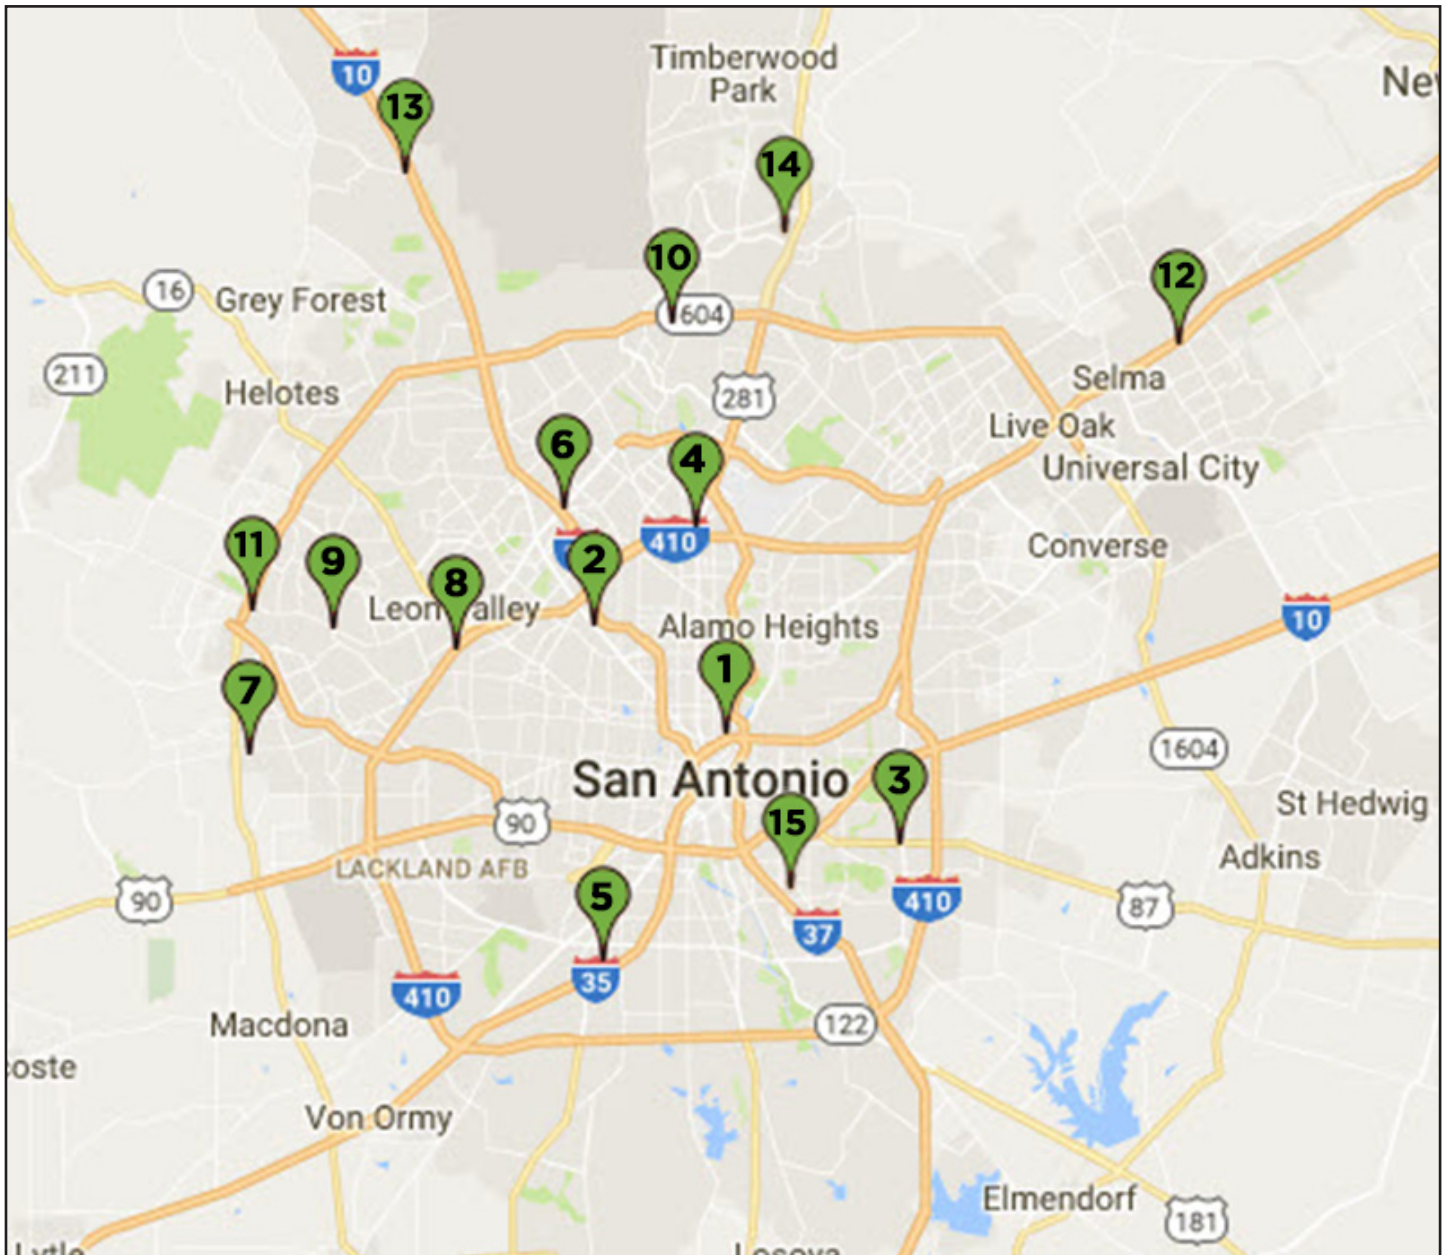

Generations FCU Branch Locations

See Page 2 for branch addresses and hours of operation.

- 1 St. Mary's**
1828 N St. Mary's St., San Antonio 78212
Lobby Hours:
Monday Through Friday 9 a.m. to 5:30 p.m.
Saturday 9 a.m. to 1 p.m.
Drive-Thru Hours:
Monday Through Friday 8 a.m. to 6 p.m.
Saturday 9 a.m. to 1 p.m.
- 2 Balcones Heights**
4005 Fredericksburg Rd., San Antonio 78201
Lobby Hours:
Monday Through Friday 9 a.m. to 5:30 p.m.
Saturday 9 a.m. to 1 p.m.
Drive-Thru Hours:
Monday Through Friday 8 a.m. to 6 p.m.
Saturday 9 a.m. to 1 p.m.
- 3 WW White**
1945 S WW White Rd., San Antonio 78222
Lobby Hours:
Monday Through Friday 9 a.m. to 5:30 p.m.
Saturday 9 a.m. to 1 p.m.
Drive-Thru Hours:
Monday Through Friday 8 a.m. to 6 p.m.
Saturday 9 a.m. to 1 p.m.
- 4 San Pedro**
9311 San Pedro Ave., San Antonio 78216
Lobby Hours:
Monday Through Friday 9 a.m. to 5:30 p.m.
Saturday 9 a.m. to 1 p.m.
Drive-Thru Hours:
Monday Through Friday 8 a.m. to 6 p.m.
Saturday 9 a.m. to 1 p.m.
- 5 Yarrow**
7503 Yarrow Blvd., San Antonio 78224
Lobby Hours:
Monday Through Friday 9 a.m. to 5:30 p.m.
Saturday 9 a.m. to 1 p.m.
Drive-Thru Hours:
Monday Through Friday 8 a.m. to 6 p.m.
Saturday 9 a.m. to 1 p.m.
- 6 HEB I-10 & Wurzbach**
9900 Wurzbach Rd., San Antonio 78230
Lobby Hours:
Monday Through Friday 10 a.m. to 6 p.m.
Saturday 10 a.m. to 4 p.m.
- 7 HEB 1604 & Potranco**
10718 Potranco Rd., San Antonio 78251
Lobby Hours:
Monday Through Friday 10 a.m. to 7 p.m.
Saturday 10 a.m. to 4 p.m.
- 8 Northwest**
6000 NW Loop 410, San Antonio 78238
Lobby Hours:
Monday Through Friday 9 a.m. to 5:30 p.m.
Saturday 9 a.m. to 1 p.m.
Drive-Thru Hours:
Monday Through Friday 8 a.m. to 6 p.m.
Saturday 9 a.m. to 1 p.m.
- 9 HEB Grissom & Tezel**
9255 Grissom Rd., San Antonio 78251
Lobby Hours:
Monday Through Friday 10 a.m. to 7 p.m.
Saturday 10 a.m. to 4 p.m.
- 10 HEB 1604 & Blanco**
1150 N Loop 1604 West, San Antonio 78248
Lobby Hours:
Monday Through Friday 10 a.m. to 6 p.m.
Saturday 10 a.m. to 4 p.m.
- 11 HEB 1604 & Culebra**
10660 FM 471 West, San Antonio 78251
Lobby Hours:
Monday Through Friday 10 a.m. to 6 p.m.
Saturday 10 a.m. to 4 p.m.
- 12 HEB Schertz**
17460 IH-35 North, Schertz 78154
Lobby Hours:
Monday Through Friday 10 a.m. to 6 p.m.
Saturday 10 a.m. to 4 p.m.
- 13 HEB Leon Springs**
24165 IH-10 West, San Antonio 78257
Lobby Hours:
Monday Through Friday 10 a.m. to 6 p.m.
Saturday 10 a.m. to 4 p.m.
- 14 HEB Evans**
20935 US-281, San Antonio 78258
Lobby Hours:
Monday Through Friday 9 a.m. to 6 p.m.
Saturday 9 a.m. to 2 p.m.
- 15 HEB McCreless**
4100 S New Braunfels Ave., San Antonio 78223
Lobby Hours:
Monday Through Friday 9 a.m. to 6 p.m.
Saturday 9 a.m. to 2 p.m.